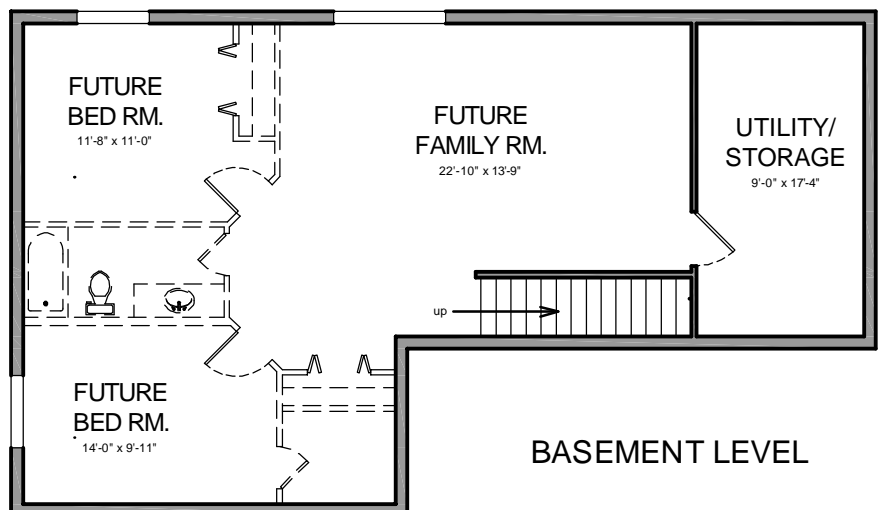

FIRST FLOOR LEVEL

..... This home encompasses all that is comfortable when it comes to one-story living. With a sprawling master suite and a completely open kitchen, dining and living room combination, large living spaces abound.

Elkhorn 1120 Type

Bedrooms	3
Bath	2
Width	48'-0"
Depth	40'-0"
1st Floor	1120 sq ft
Finished	1120 sq ft
Unfinished	1102 sq ft

BASEMENT LEVEL

CHEYENNE
PASS.com

791-5005