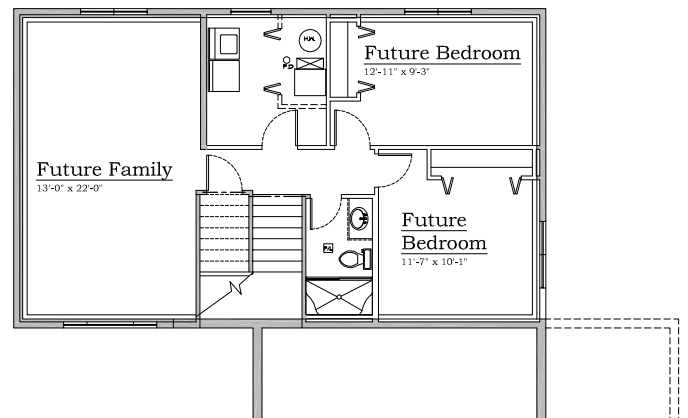

Main Floor

From the kitchen island to the large walk in pantry, this home offers something for everyone. Open living and adjacent deck proving great space for both family and friends.

Everest 960

- Bedrooms • 2
- Bath • 1
- Width • 40' (50' w/ 3rd car)
- Depth • 48'
- Main Floor • 960
- Finished • 960
- Unfinished • 960

Lower Floor