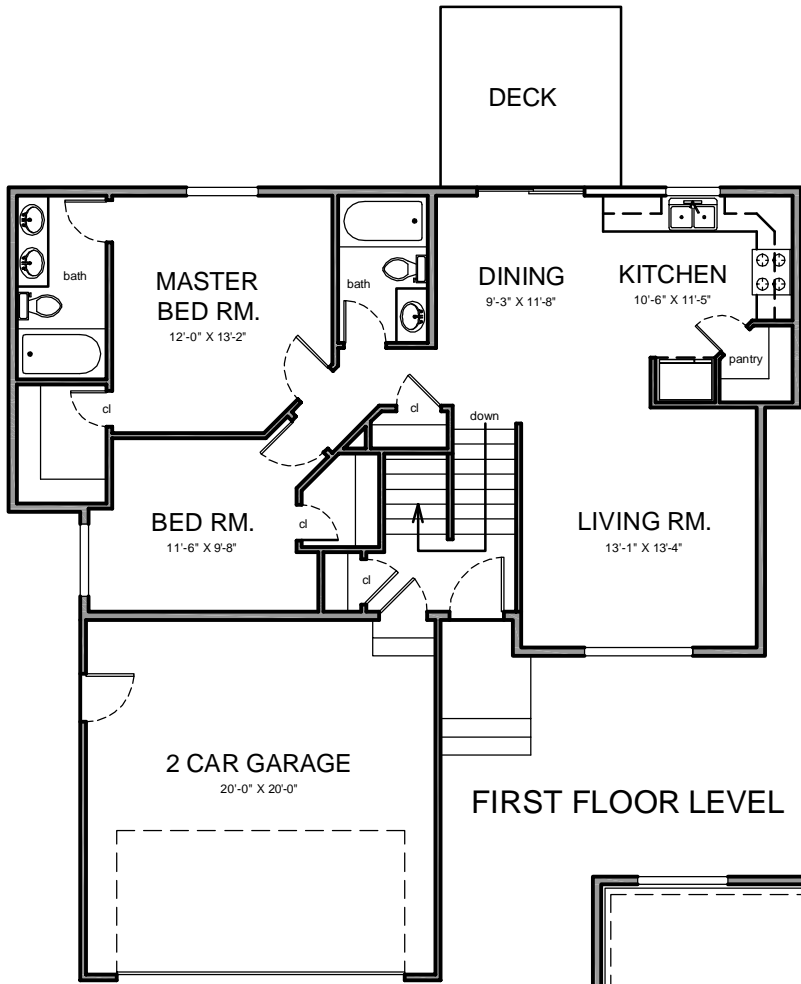

Masterly crafted split level home with a walk-out basement. The living room is easily the heart of the home and is open to the kitchen and dining room for easy entertaining. Master bedroom offers comfortable accommodations with a master bath and walk-in closet.

Laramie 1036 Split Level Plan

Bedrooms	2
Bath	2
Width	44'-0"
Depth	44'-0"
1st Floor	1036 sq ft
Finished	1036 sq ft
Unfinished	1036 sq ft

**CHEYENNE
PASS.com**

791-5005