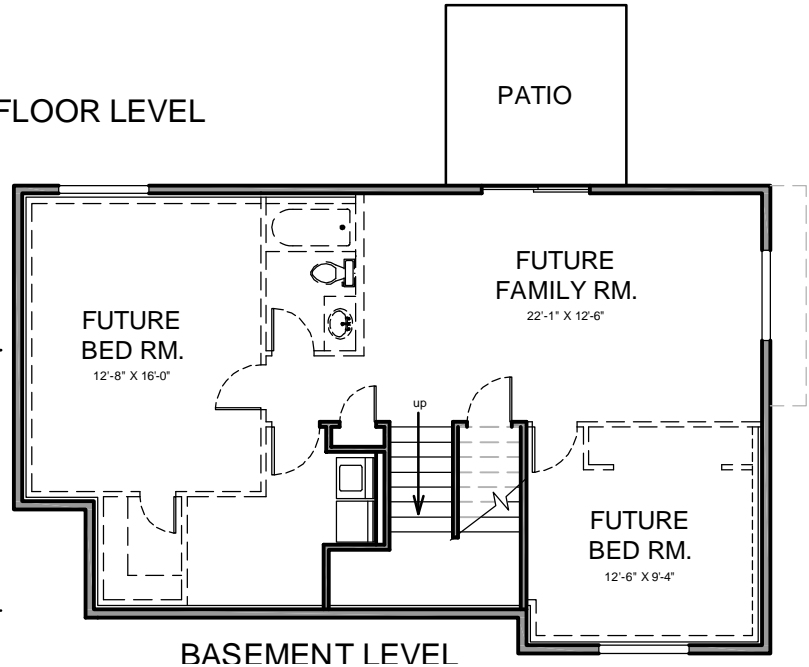

Masterly crafted split level home with a walk-out basement. The living room is easily the heart of the home and is open to the kitchen and dining room for easy entertaining. Master bedroom offers comfortable accommodations with a master bath and walk-in closet.

Laramie 1036 Split Level Plan

Bedrooms	2
Bath	2
Width	44'-0"
Depth	44'-0"
1st Floor	1036 sq ft
Finished	1036 sq ft
Unfinished	1036 sq ft

**CHEYENNE
PASS.com**

791-5005