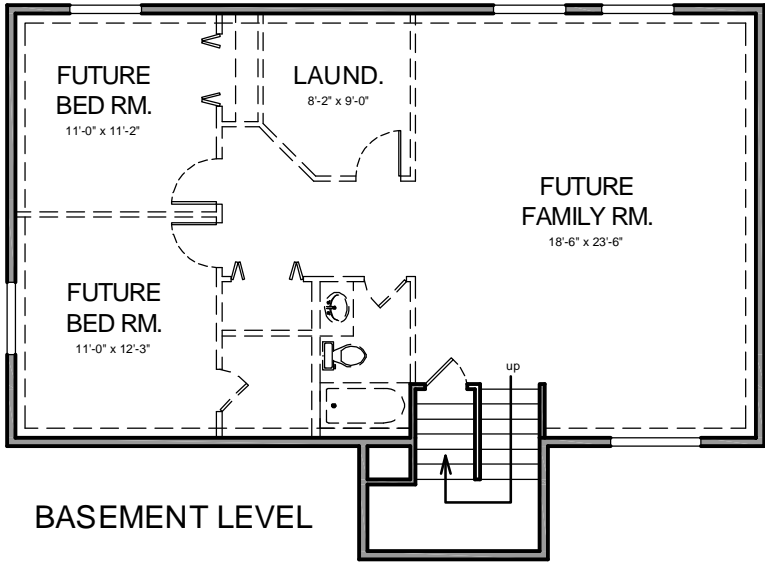

Multiple gables and mixed materials give this home true curb appeal. The dining, kitchen and living room are all open to one another making entertaining easy. This home has ample storage and decorating opportunities.

Victoria 1113 Split Level

Bedrooms	3
Bath	2
Width	42'-0"
Depth	46'-0"
1st Floor	1113 sq ft
Finished	1113 sq ft
Unfinished	1093 sq ft

FIRST FLOOR LEVEL

BASEMENT LEVEL

**CHEYENNE
PASS.com**

791-5005